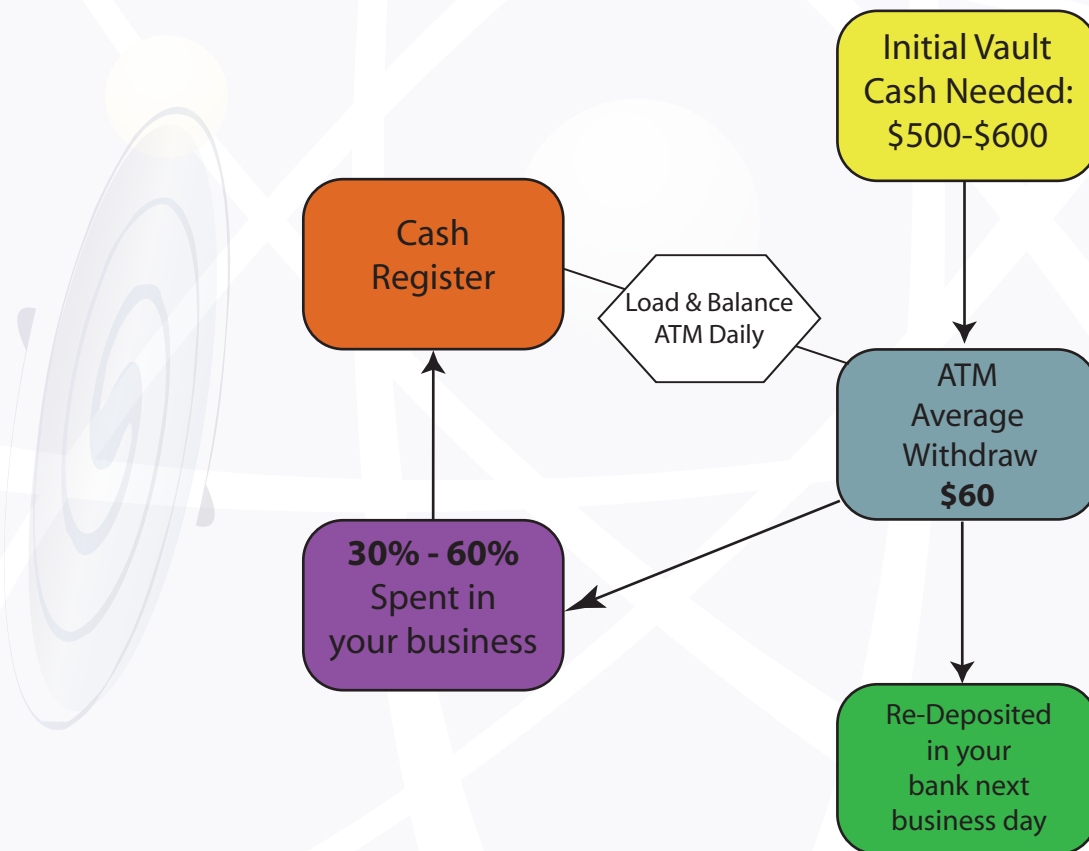

Wellington's line of ATMs makes it quick and easy for you to balance and load cash daily... use your ATM like an unmanned cash register. No need to invest thousands of dollars to fill your machine – vault cash is constantly recycled and deposited into your checking account **daily**.

Repairs??? Never pay for a repair again!! All Wellington equipment is 100% owner/operator repaired and comes with an available 5-year warranty.

Call us TODAY and start making money with your new Wellington ATM!!